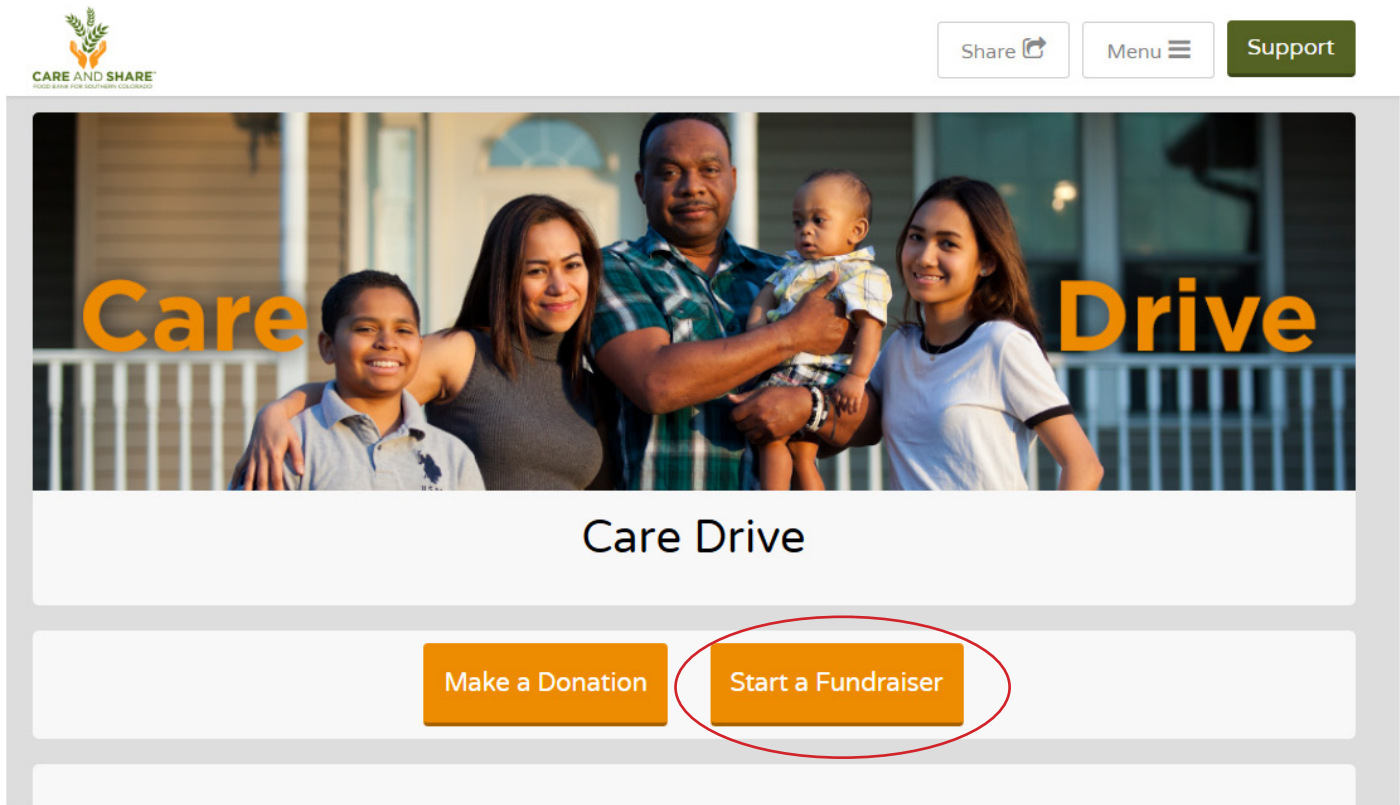

Thank you for your interest in supporting Care and Share through peer to peer fundraising. We've created this step by step guide for you to use while setting up your campaign page. You are apart of a larger team and we've created this guide for you to use to ensure your fundraising efforts are attributed to that team.

- Select **Start a Fundraiser**.

Become a fundraiser for Care Drive

By signing up, I agree to the terms and conditions.

OR

Sign Up with Email

First Name

Last Name

Email Address